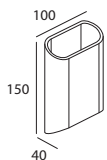

Finition	Teinte	Lumens	Réf.
Blanc structuré	2700K	491lm	6011500
Noir structuré	2700K	491lm	6011501
Cognac brossé	2700K	491lm	6011503
Champagne	2700K	491lm	6011504
Astral brossé	2700K	491lm	6011506